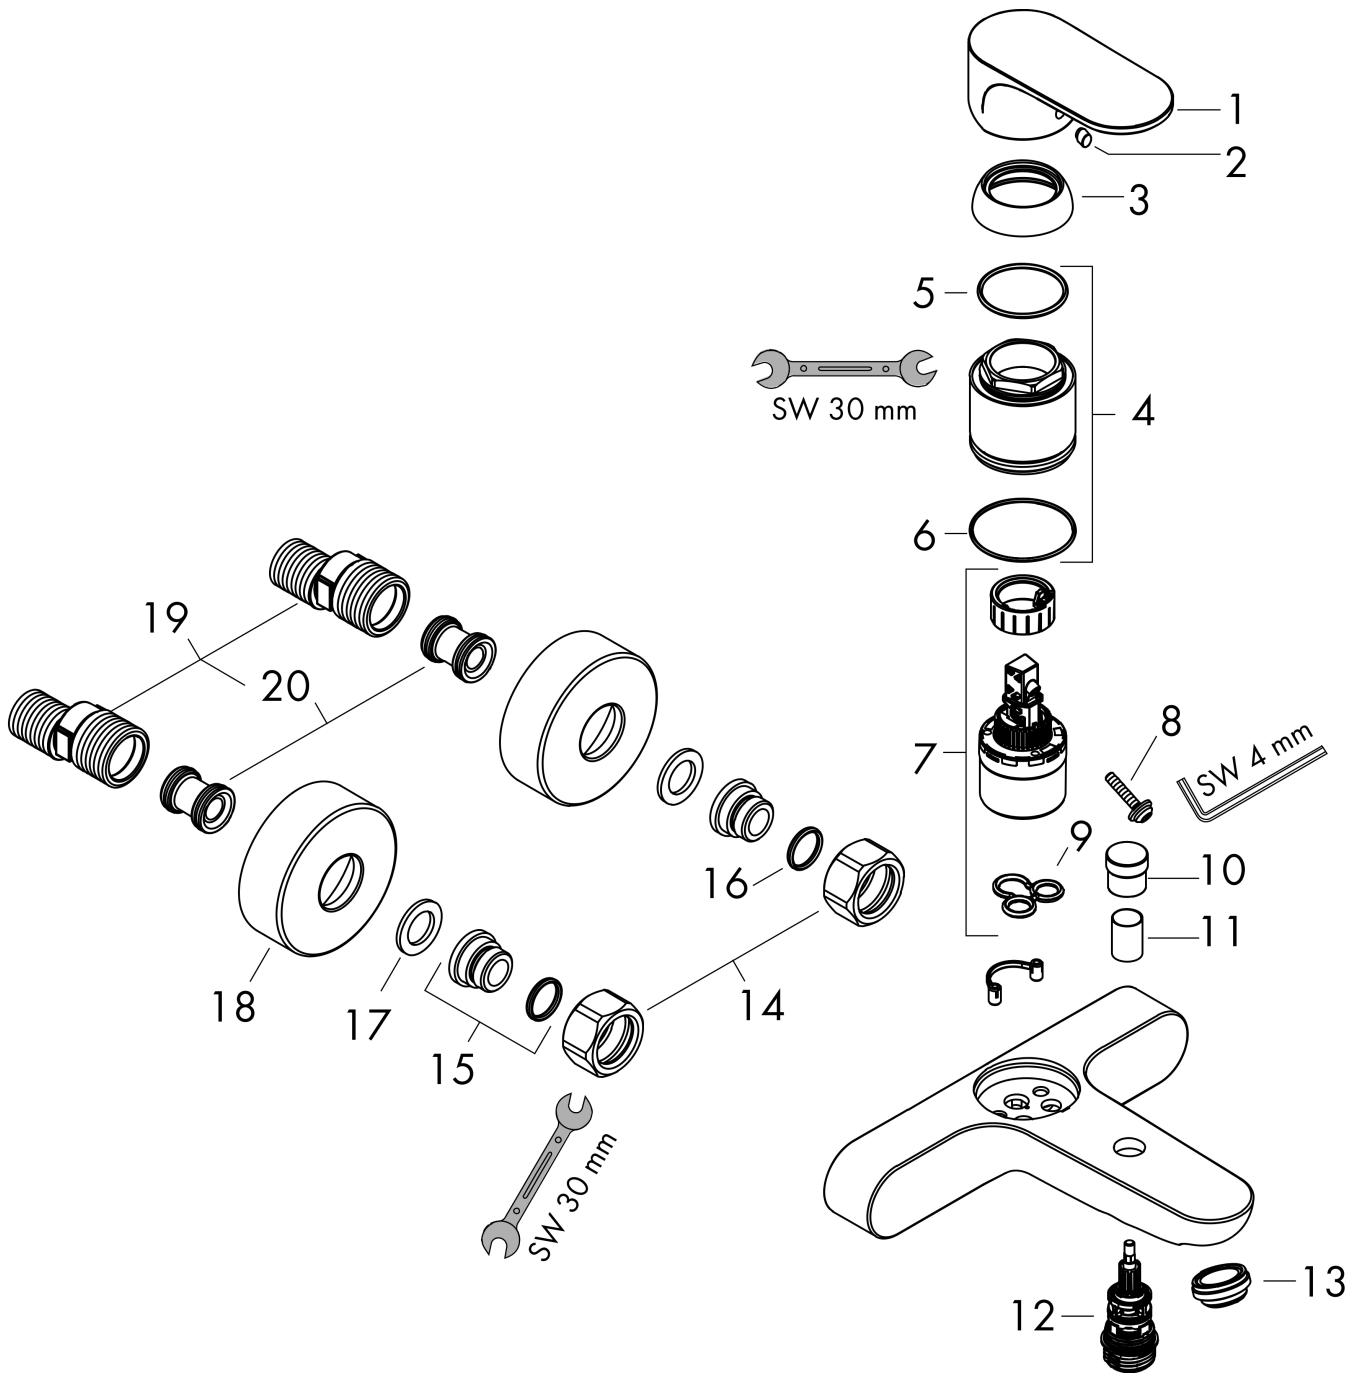

Rebris S
Single lever bath mixer for exposed installation
 Surfaces: **Chrome** Article Number: **72440000**

Description

product features

- 2 functions
- projection: 173 mm
- centre distance: 150 ± 12 mm
- spray type mixer: normal spray
- maximum flow rate at 3 bar: 20,4 l/min
- flow rate for bath spout at 3 bar: 20,4 l/min
- flow rate of hand shower at 3 bar: 15,5 l/min
- ceramic cartridge
- temperature limitation adjustable
- diverter with automatic resetting
- protected against backflow, according to DIN EN 1717
- with silencer
- suitable for continuous flow water heaters
- connection dimension: DN15
- connection type: s-shaped connections
- min. operating pressure: 1 bar
- max. operating pressure: 10 bar

Technology

Design awards

reddot winner 2022

Certificates

Product image

Scale drawing

Rebris S
Single lever bath mixer for exposed installation
 Surfaces: **Chrome** Article Number: **72440000**

Flowchart

Rebris S
Single lever bath mixer for exposed installation
 Surfaces: **Chrome** Article Number: **72440000**

Exploded Drawing

Year of production: >06/22

Rebris S
Single lever bath mixer for exposed installation
 Surfaces: **Chrome** Article Number: **72440000**

Spare part list

Year of production: >06/22

Pos.	Description	Article Number	Price	PU
1	handle	94654000	€ 44,63	1
2	screw cover	96338000	€ 3,21	1
3	flange	97406000	€ 18,33	1
4	nut	97977000	€ 35,94	1
5	O-Ring 32x2	98193000	€ 3,21	1
6	O-ring 33x1,5	98164000	€ 3,21	1
7	cartridge, assy	92730000	€ 57,12	1
8	locking screw for handle	95140000	€ 5,24	1
9	seal	95008000	€ 8,45	1
10	diverter knob	97981000	€ 18,33	1
11	sleeve	97979000	€ 13,92	1
12	non return valve	97980000	€ 28,20	1
13	aerator M24x1 (30 l/min)	94656000	€ 5,24	1
14	set of nuts	96157000	€ 28,20	1
15	connecting thread	97220000	€ 13,92	1
16	O-ring 15x2	98163000	€ 3,21	1
17	filter packing	96922000	€ 8,45	1
18	escutcheon Ø 68 mm	96467000	€ 18,33	1
19	set of S-unions (±12 mm)	94140000	€ 44,63	1
20	noise reduction	96429000	€ 5,24	1