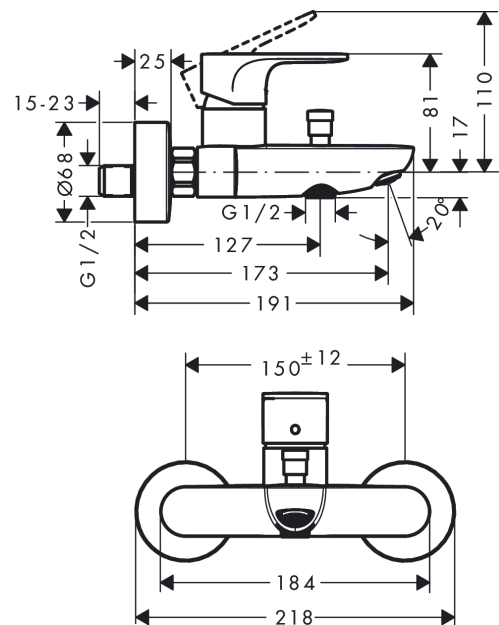

Rebris S
Single lever bath mixer for exposed installation
 Surfaces: **Chrome** Article Number: **72440000**

Description

product features

- 2 functions
- projection: 173 mm
- centre distance: 150 ± 12 mm
- spray type mixer: normal spray
- maximum flow rate at 3 bar: 20,4 l/min
- flow rate for bath spout at 3 bar: 20,4 l/min
- flow rate of hand shower at 3 bar: 15,5 l/min
- ceramic cartridge
- temperature limitation adjustable
- diverter with automatic resetting
- protected against backflow, according to DIN EN 1717
- with silencer
- suitable for continuous flow water heaters
- connection dimension: DN15
- connection type: s-shaped connections
- min. operating pressure: 1 bar
- max. operating pressure: 10 bar

Technology

Design awards

reddot winner 2022

Certificates

Product image

Scale drawing

Rebris S
Single lever bath mixer for exposed installation
 Surfaces: **Chrome** Article Number: **72440000**

Flowchart

Rebris S
Single lever bath mixer for exposed installation
 Surfaces: **Chrome** Article Number: **72440000**

Exploded Drawing

Year of production: >06/22

Rebris S
Single lever bath mixer for exposed installation
 Surfaces: **Chrome** Article Number: **72440000**

Spare part list

Year of production: >06/22

Pos.	Description	Article Number	Price	PU
1	handle	94654000	€ 44,63	1
2	screw cover	96338000	€ 3,21	1
3	flange	97406000	€ 18,33	1
4	nut	97977000	€ 35,94	1
5	O-Ring 32x2	98193000	€ 3,21	1
6	O-ring 33x1,5	98164000	€ 3,21	1
7	cartridge, assy	92730000	€ 57,12	1
8	locking screw for handle	95140000	€ 5,24	1
9	seal	95008000	€ 8,45	1
10	diverter knob	97981000	€ 18,33	1
11	sleeve	97979000	€ 13,92	1
12	non return valve	97980000	€ 28,20	1
13	aerator M24x1 (30 l/min)	94656000	€ 5,24	1
14	set of nuts	96157000	€ 28,20	1
15	connecting thread	97220000	€ 13,92	1
16	O-ring 15x2	98163000	€ 3,21	1
17	filter packing	96922000	€ 8,45	1
18	escutcheon Ø 68 mm	96467000	€ 18,33	1
19	set of S-unions (±12 mm)	94140000	€ 44,63	1
20	noise reduction	96429000	€ 5,24	1