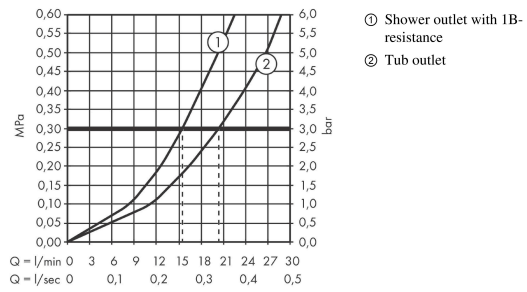

Rebris S
Single lever bath mixer for exposed installation
 Surfaces: **Chrome** Article Number: **72440000**

Description

product features

- 2 functions
- projection: 173 mm
- centre distance: 150 ± 12 mm
- spray type mixer: normal spray
- maximum flow rate at 3 bar: 20,4 l/min
- flow rate for bath spout at 3 bar: 20,4 l/min
- flow rate of hand shower at 3 bar: 15,5 l/min
- ceramic cartridge
- temperature limitation adjustable
- diverter with automatic resetting
- protected against backflow, according to DIN EN 1717
- with silencer
- suitable for continuous flow water heaters
- connection dimension: DN15
- connection type: s-shaped connections
- min. operating pressure: 1 bar
- max. operating pressure: 10 bar

Technology

Design awards

reddot winner 2022

Certificates

Product image

Scale drawing

Rebris S
Single lever bath mixer for exposed installation
 Surfaces: **Chrome** Article Number: **72440000**

Flowchart